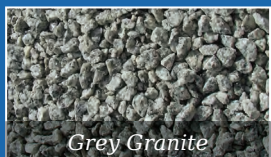

Polished Pebbles

Grey Granite