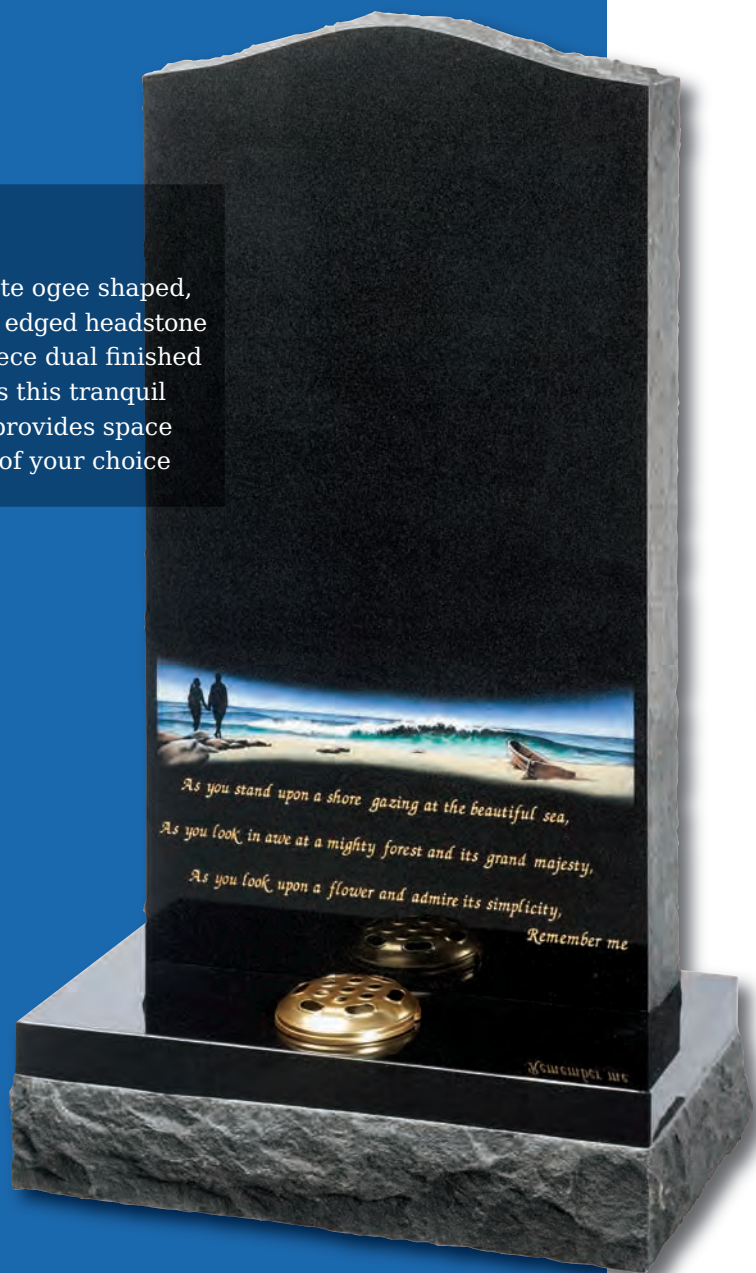

Tall Lawn Memorials

Kinghorn

Black granite ogee shaped, large rustic edged headstone on a one-piece dual finished base frames this tranquil scene and provides space for a verse of your choice