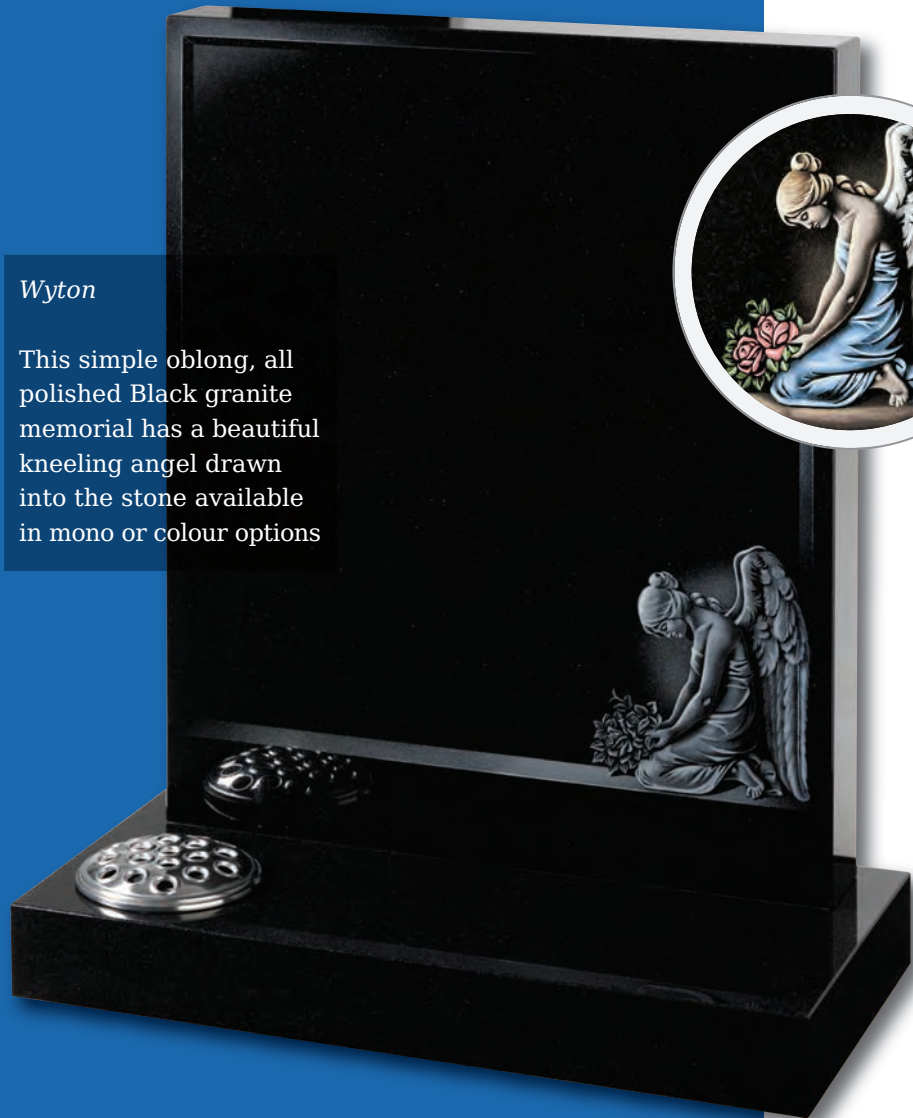

Lawn Memorials

Wyton

This simple oblong, all polished Black granite memorial has a beautiful kneeling angel drawn into the stone available in mono or colour options