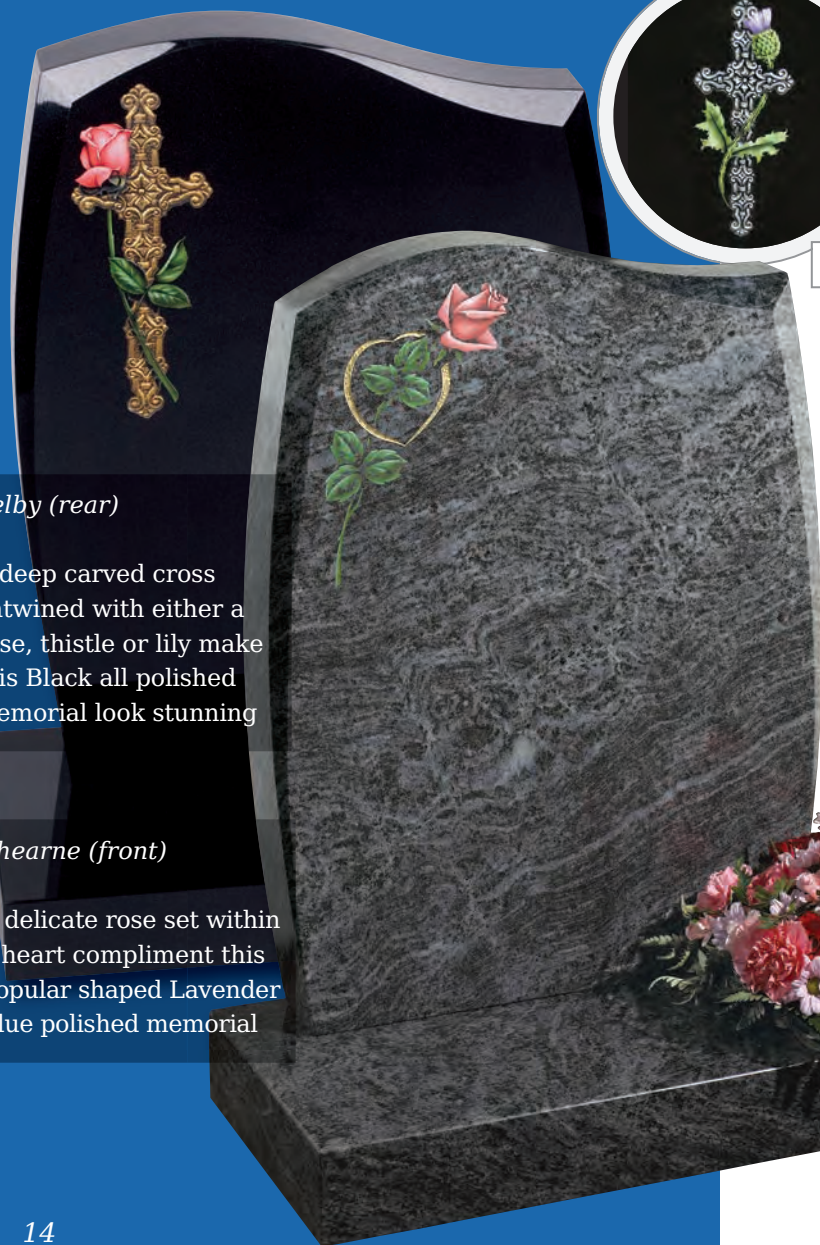

Lawn Memorials

Selby (rear)

A deep carved cross entwined with either a rose, thistle or lily make this Black all polished memorial look stunning

Thearne (front)

A delicate rose set within a heart compliment this popular shaped Lavender Blue polished memorial