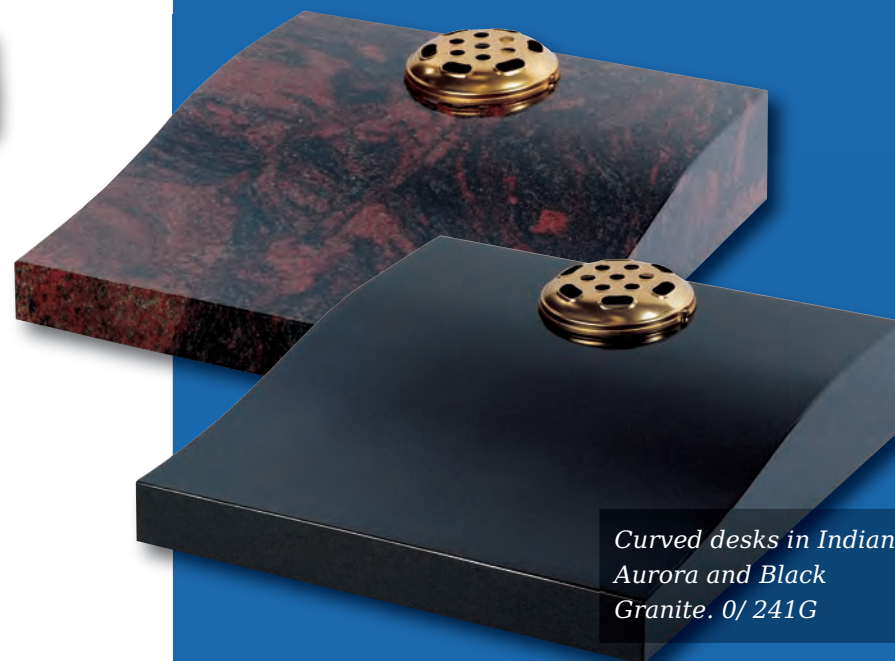

*Curved desks in Indian  
Aurora and Black  
Granite. 0/ 241G*