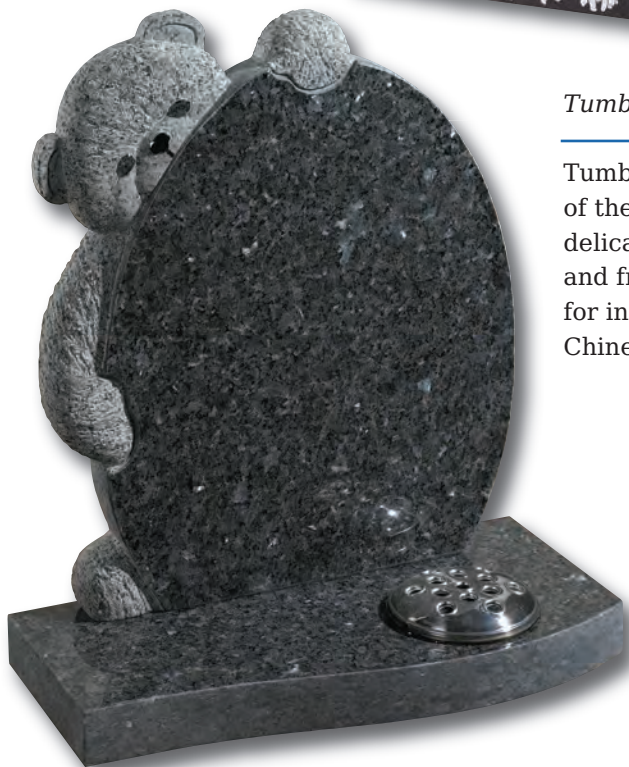

Bentley

Classic and endearing 'Bentley Bear' hand carved in Blue Pearl granite