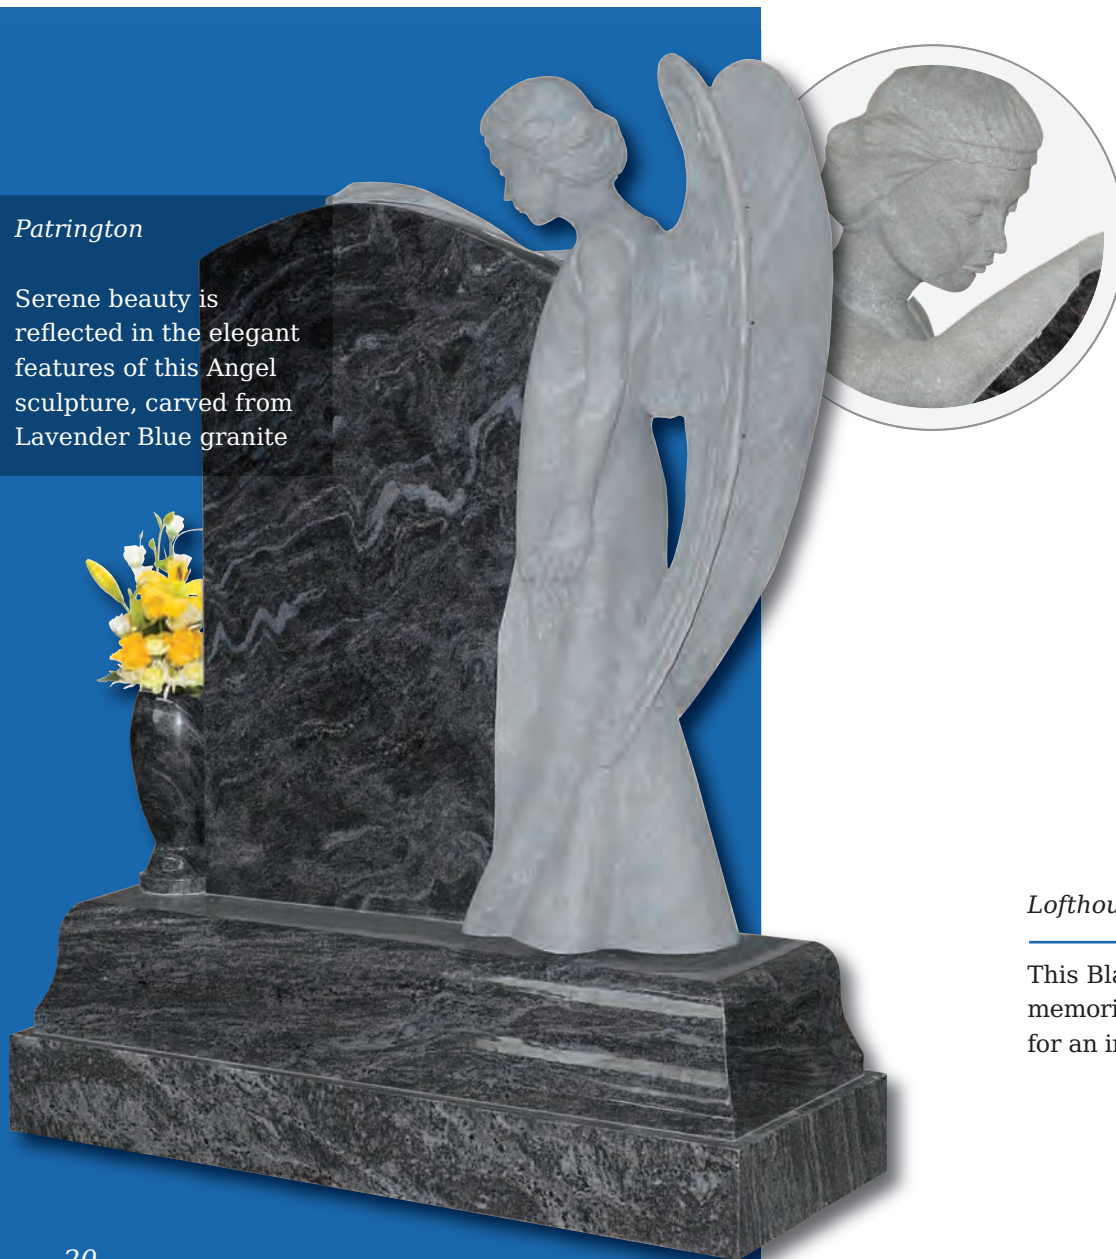

Lawn Memorials

Patrington

Serene beauty is reflected in the elegant features of this Angel sculpture, carved from Lavender Blue granite